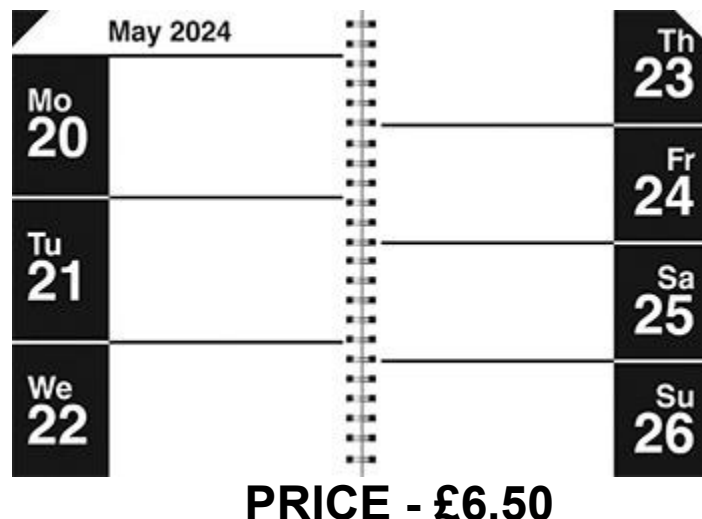

A6 VIP POCKET DIARY 2024

4Sight Vision Support have a range of Large Print Stationery available including diaries and calendars.

- Hard yellow cover. Fits neatly in pocket or handbag
- Perforated corners to help keep track of pages
- Contact details page, forward planner and spare pages for notes

PSS LAPEL BADGE

The shaded eye symbol was commissioned by the Partially Sighted Society in the early 1980s for use as its logo. In 1982 it was accepted by the Northern European Sector of the World Health Organisation as the International Symbol of Visual Disability.

- Metal lapel badge with pin fastening
- 2.7 cm diameter, 6.5 cm in length
- Black on yellow

Also available with the words 'I AM BLIND'
CODE: A09B