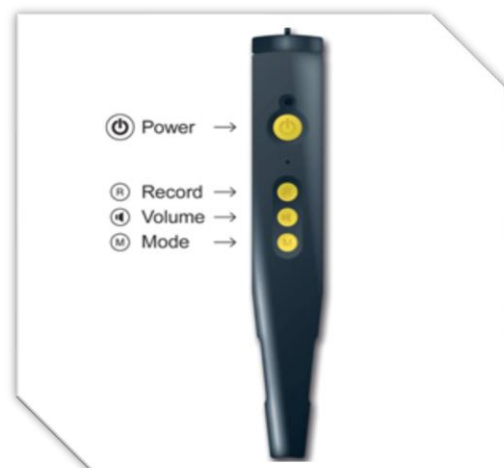

PENFRIEND 3 AUDIO LABELLER

Label your household items with your own recordings. When you need to identify the item, simply place the PenFriend on to the label and it will play back your recording! It can also be used as an MP3 music player and Talking Book player.

- 8GB internal memory stores up to 250 hours of recordings. Memory is expandable by SD card up to 16GB.
- 127 labels, 10 Magnetic labels, 1 Lanyard and 1 keyfob; with four recording-spots supplied
- Additional packs of labels available

PRICE - £85.00