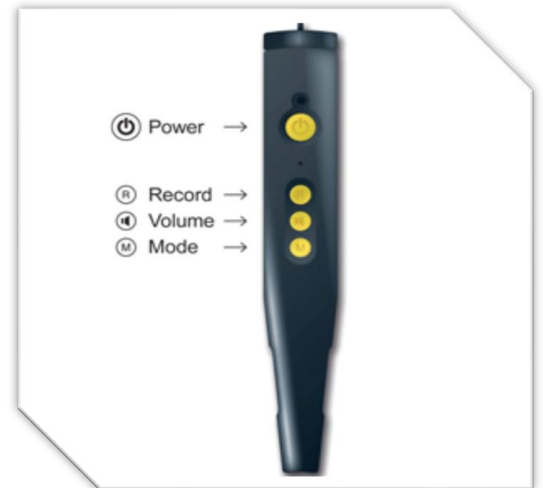

PENFRIEND 3 AUDIO LABELLER

Label your household items with your own recordings. When you need to identify the item, simply place the PenFriend on to the label and it will play back your recording! It can also be used as an MP3 music player and Talking Book player.

- 8GB internal memory stores up to 250 hours of recordings.
  Memory is expandable by SD card up to 16GB.
- 127 labels, 10 Magnetic lables, 1 Lanyard and 1 keyfob;
  with four recording-spots supplied
- Additional packs of labels available

PRICE - £85.00