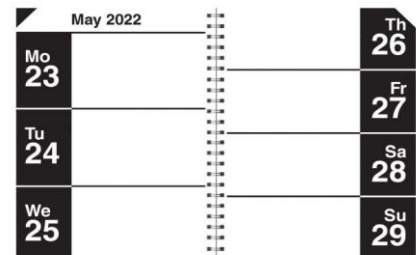

A6 VIP POCKET DIARY 2022

4Sight Vision Support has a range of Large Print Stationery available including diaries, calendars, telephone and address books.

- Hard yellow cover. Fits neatly in pocket or handbag
- Perforated corners to help keep track of pages
- contact details page, forward planner and spare pages for notes.