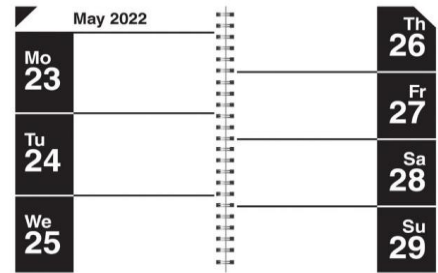

A6 VIP POCKET DIARY 2022

4Sight Vision Support has a range of Large Print Stationery available including diaries, calendars, telephone and address books.

- Hard yellow cover. Fits neatly in pocket or handbag
- Perforated corners to help keep track of pages
- Contact details page, forward planner and spare pages for notes.

PRICE - £6.25

NEW! PSS LAPEL BADGE

The shaded eye symbol was commissioned by the Partially Sighted Society in the early 1980s for use as its logo. In 1982 it was accepted by the Northern European Sector of the World Health Organisation as the International Symbol of Visual

- Metal lapel badge with pin fastening
- 2.7 cm diameter, 6.5 cm in length
- Black on yellow